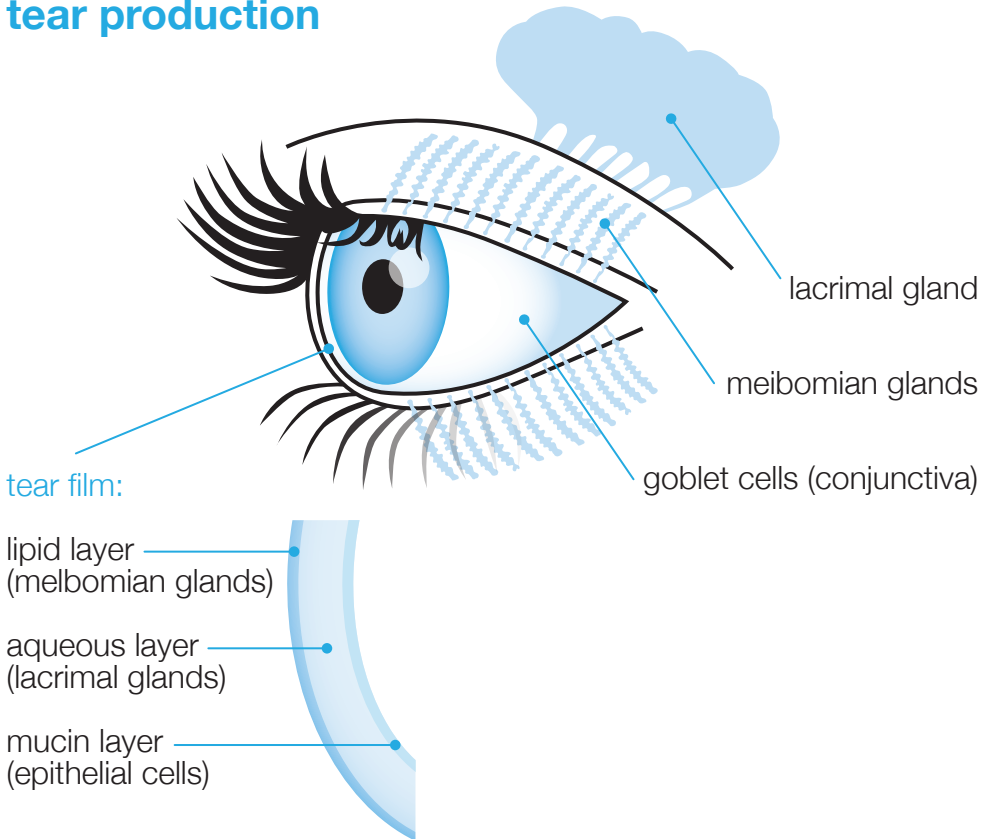

IE

INSIGHT EYE SURGERY

Structures involved in tear production

© Insight Eye Surgery. All diagrams are licensed under Attribution 4.0 International (CC BY 4.0).

You are free to copy and use diagrams with acknowledgement to Insight Eye Surgery and link to www.insighteyesurgery.com.au